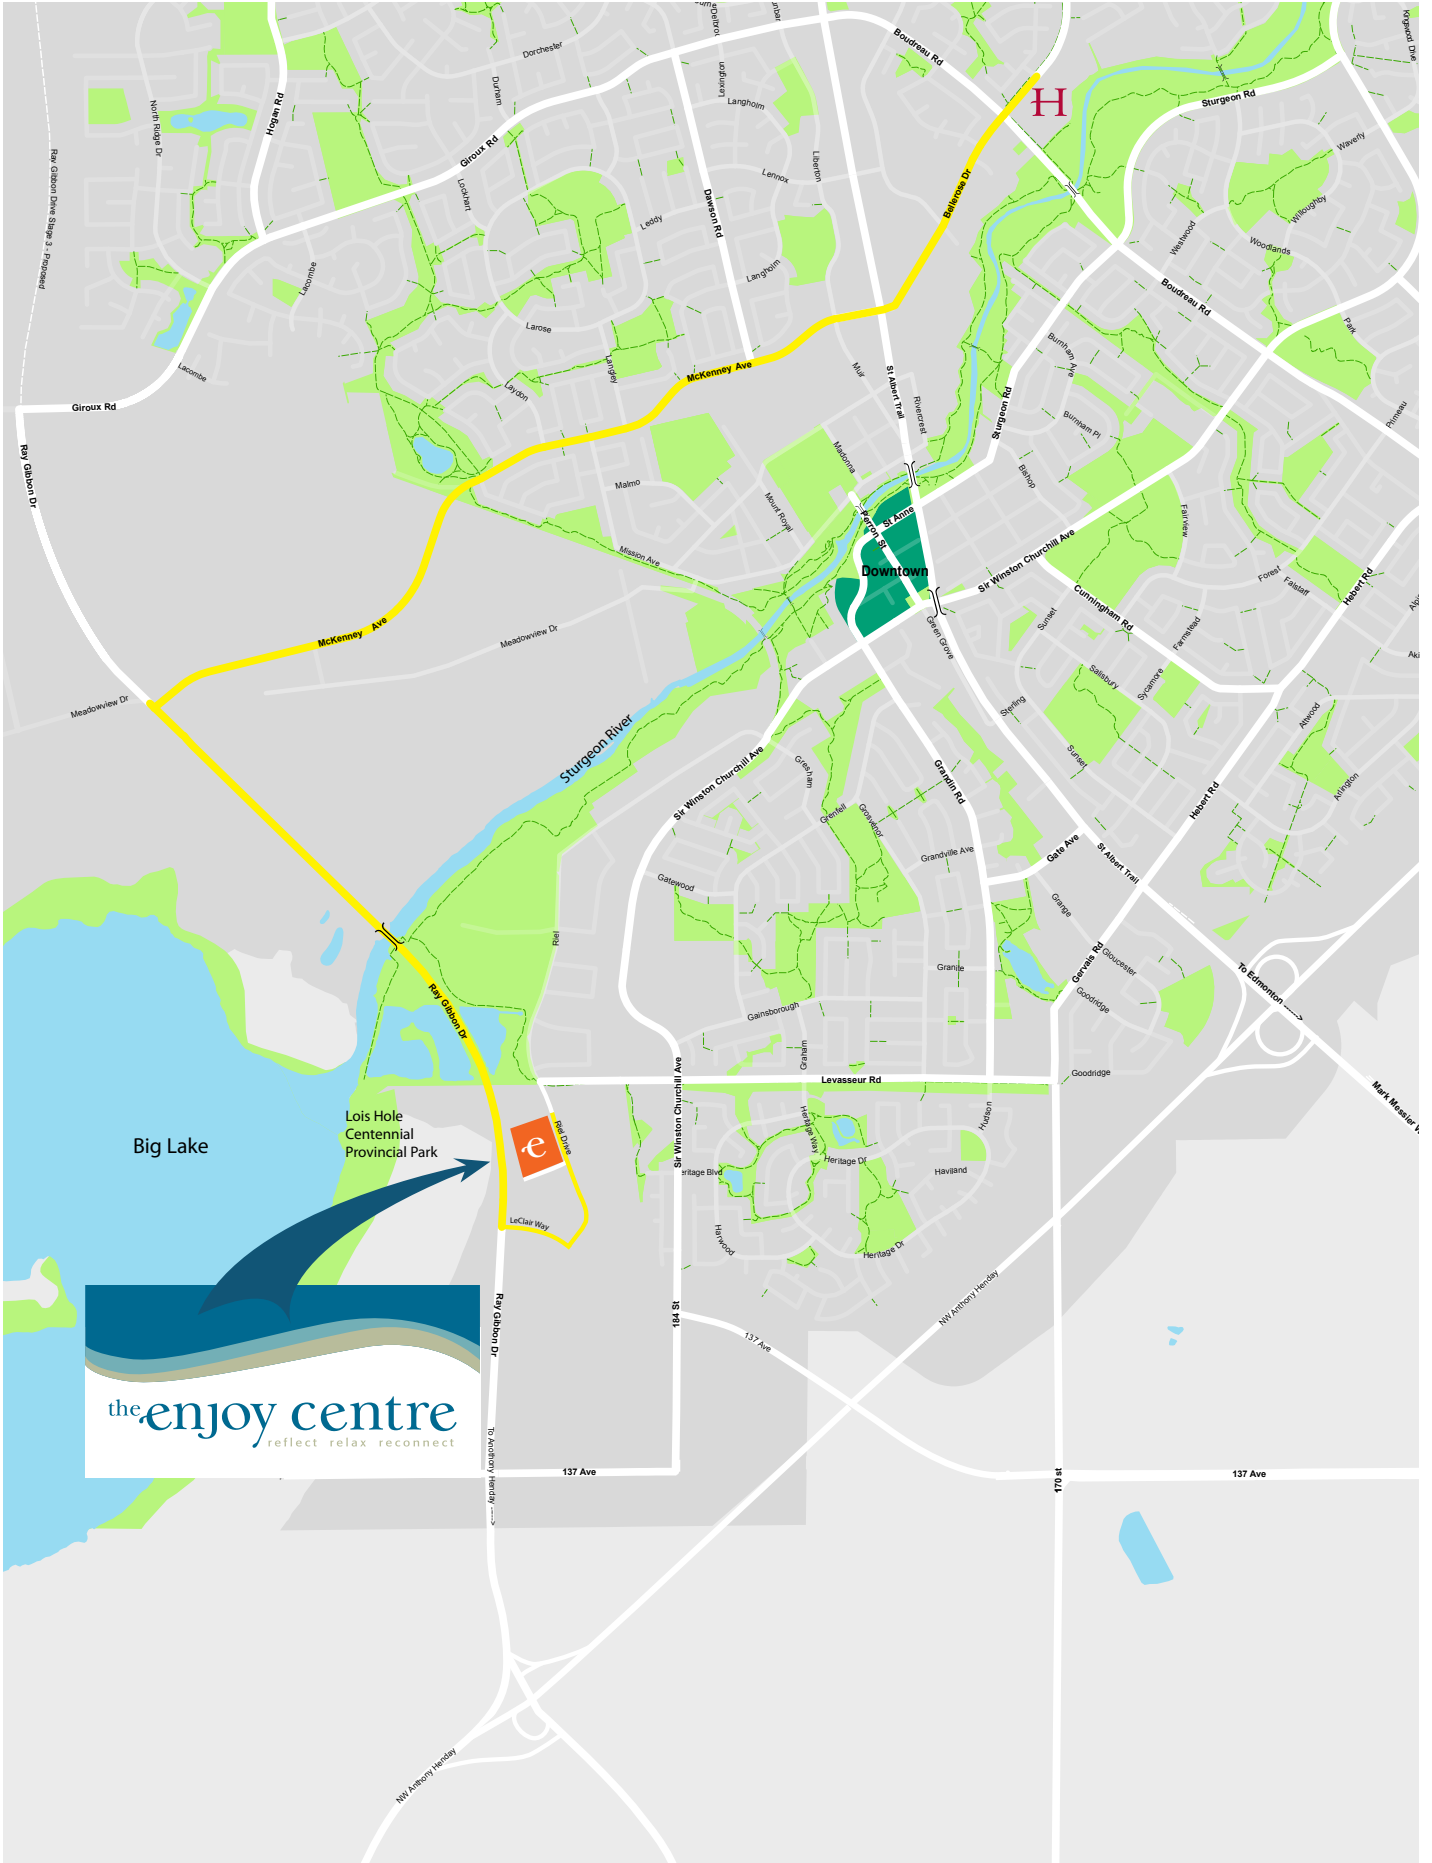

HOLE'S

unearth the possibilities

The Enjoy Centre
101 Riel Drive
St. Albert, AB T8N 3X4

the enjoy centre
reflect relax reconnect

Big Lake

Lois Hole
Centennial
Provincial Park

H